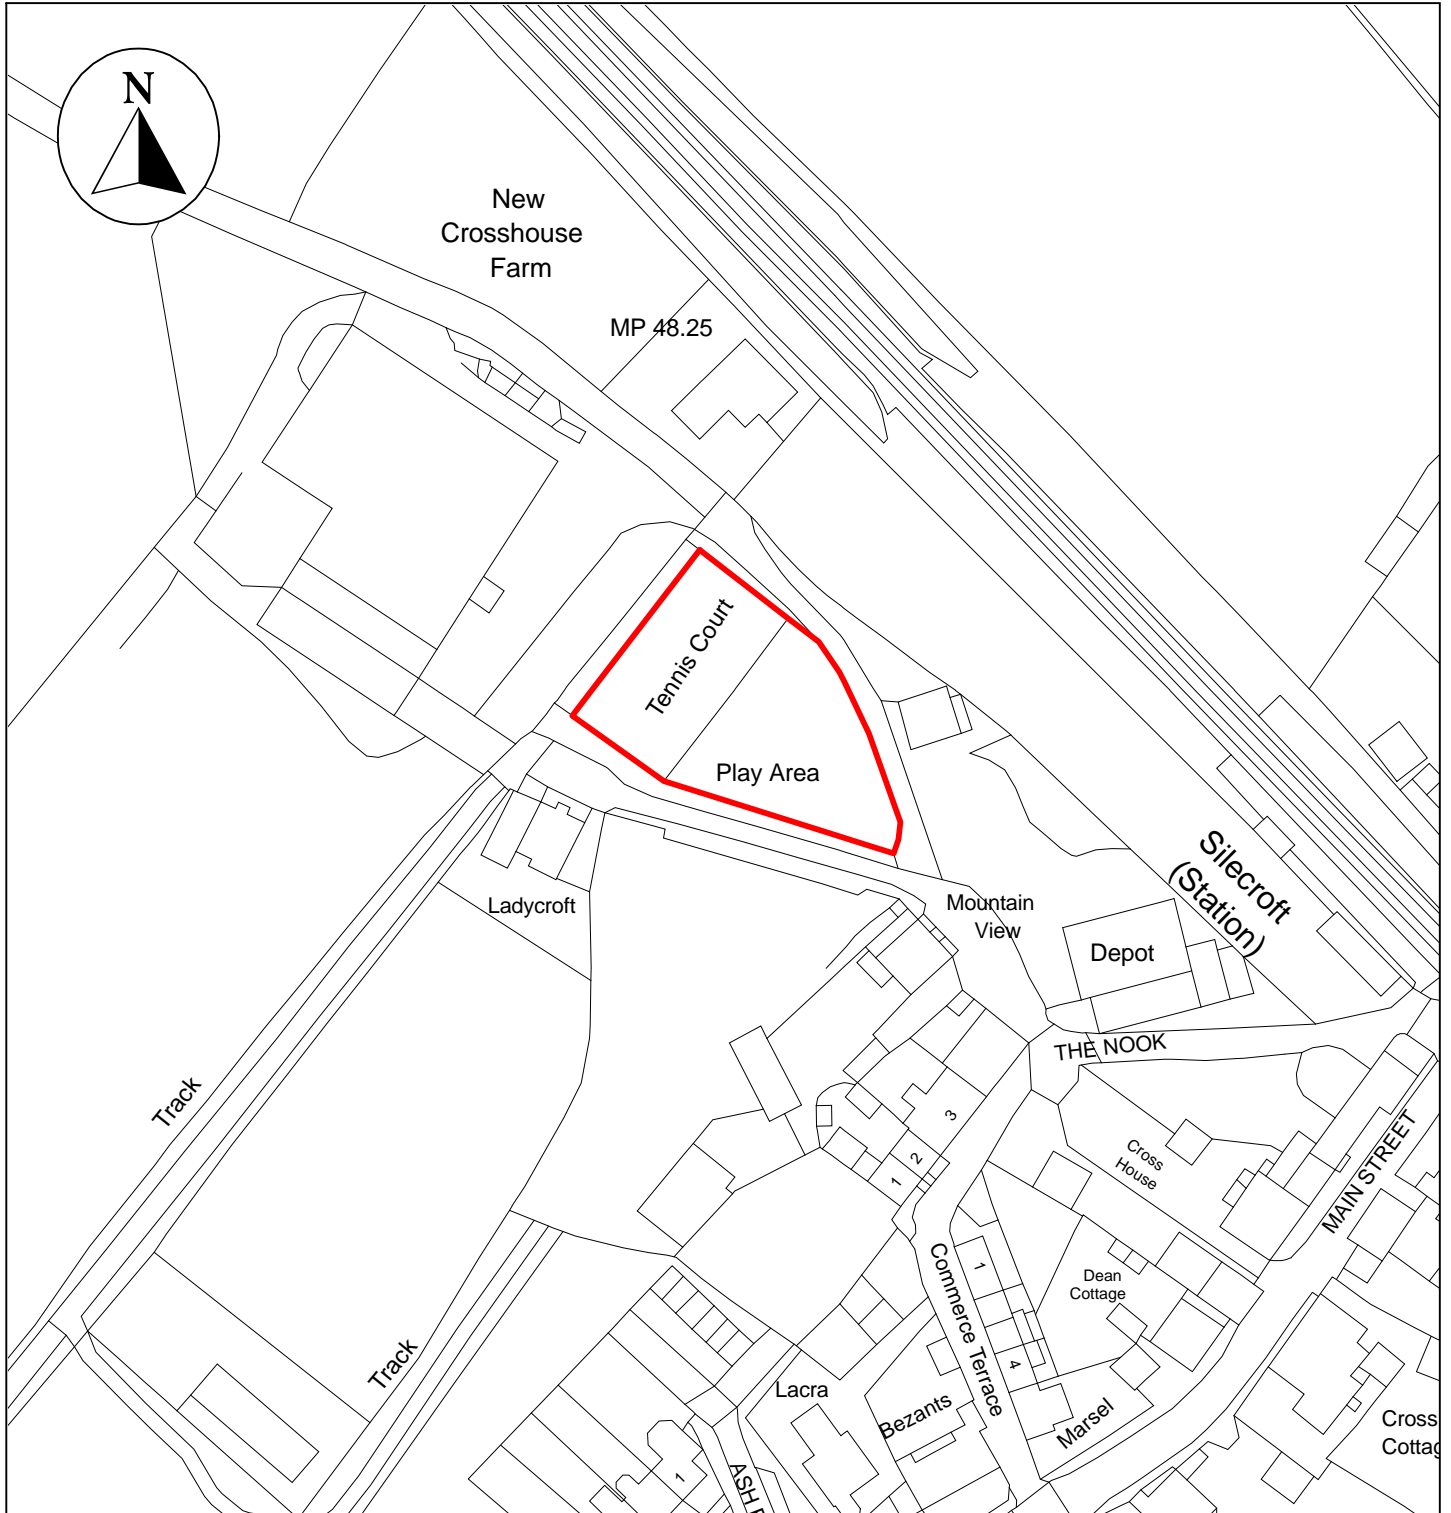

Public Space Protection Order Cumberland Council 2024

ANTI-SOCIAL BEHAVIOUR CRIME AND
POLICING ACT 2014

Whicham Parish Play Area, Silecroft, Millom, LA18 4NS

Neighbourhoods
Education and Enforcement
Allerdale House
Workington
CA14 3YJ

Scale: 1 : 1,250
Date: February 2024

©crown copyright database rights 2024
ordnance survey AC0000861732